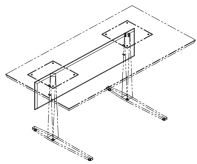

**NOTE**

**FINISHES**

For a complete list of finishes  
 please go to [www.deccacontract.com](http://www.deccacontract.com)

DESCRIPTION	MODEL	WIDTH	DEPTH	HEIGHT
<b>Square Table 30"H</b> X metal base  	DGF SQ303030	30	30	30
	DGF SQ363630	36	36	30
	DGF SQ424230	42	42	30
	DGF SQ484830	48	48	30
<b>Square Table 42"H</b> X metal base  	DGF SQ303042	30	30	42
	DGF SQ363642	36	36	42

**NOTE**

**FINISHES**

For a complete list of finishes  
 please go to [www.deccacontract.com](http://www.deccacontract.com)

DESCRIPTION	MODEL	WIDTH	DEPTH	HEIGHT
<b>Rectangular Table</b> T metal base 	DGF DT603030	60	30	30
	DGF DT603630	60	36	30
	DGF DT723630	72	36	30

<b>Rectangular Table</b> Y metal base 	DGF DY603030	60	30	30
	DGF DY603630	60	36	30
	DGF DY723630	72	36	30

**NOTE**

**FINISHES**

For a complete list of finishes  
 please go to [www.deccacontract.com](http://www.deccacontract.com)

DESCRIPTION	MODEL	WIDTH	DEPTH	HEIGHT
<b>Rectangular Table</b> C metal base  	DGF DC603030	60	30	30
	DGF DC603630	60	36	30
	DGF DC723630	72	36	30

**Optional modesty panel upcharge**

The 1/2 modesty panel option is available on table desk sizes listed above. Please add "H" to the model number of the desk and add the upcharge shown. Example : DGF-DC723630H